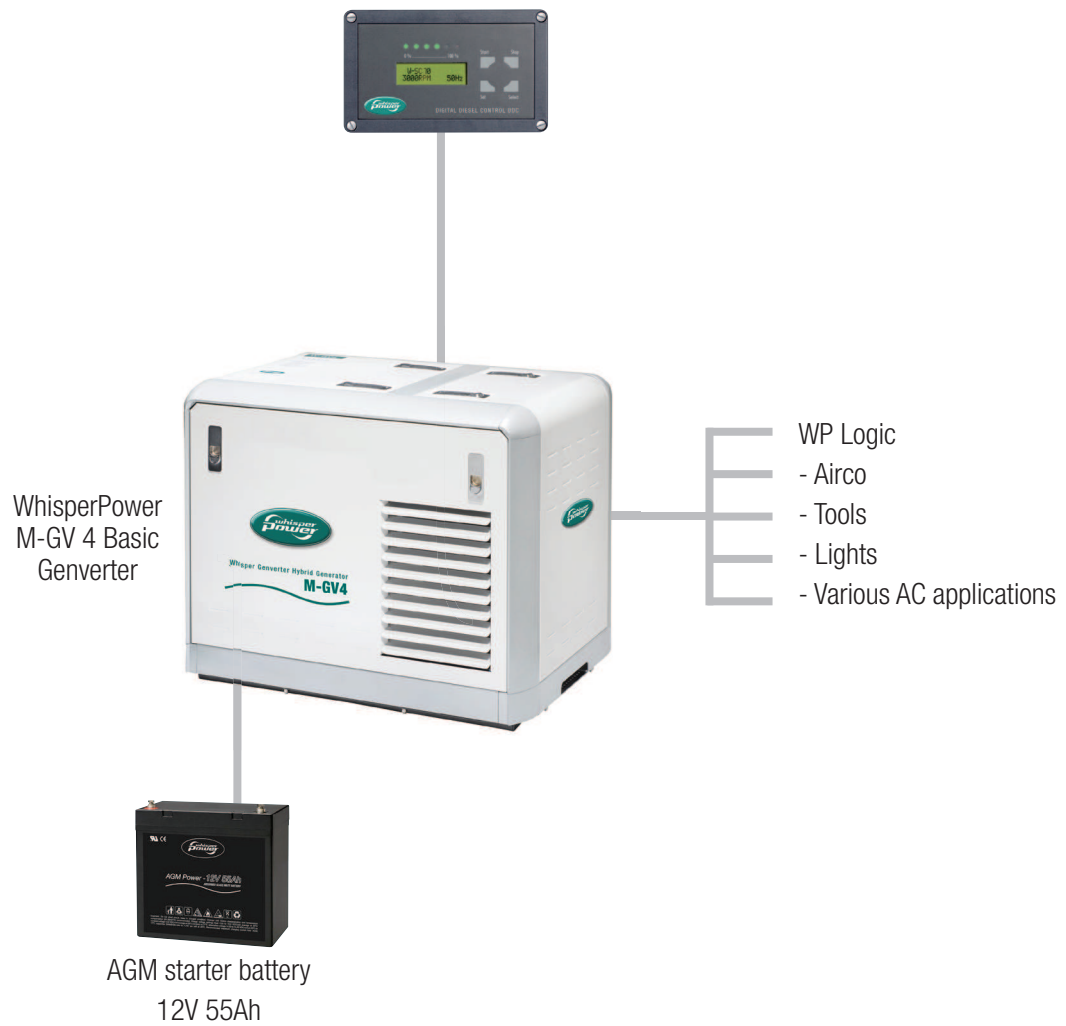

Basic Comfort AC 4 kVA

Smart mobile energy solutions